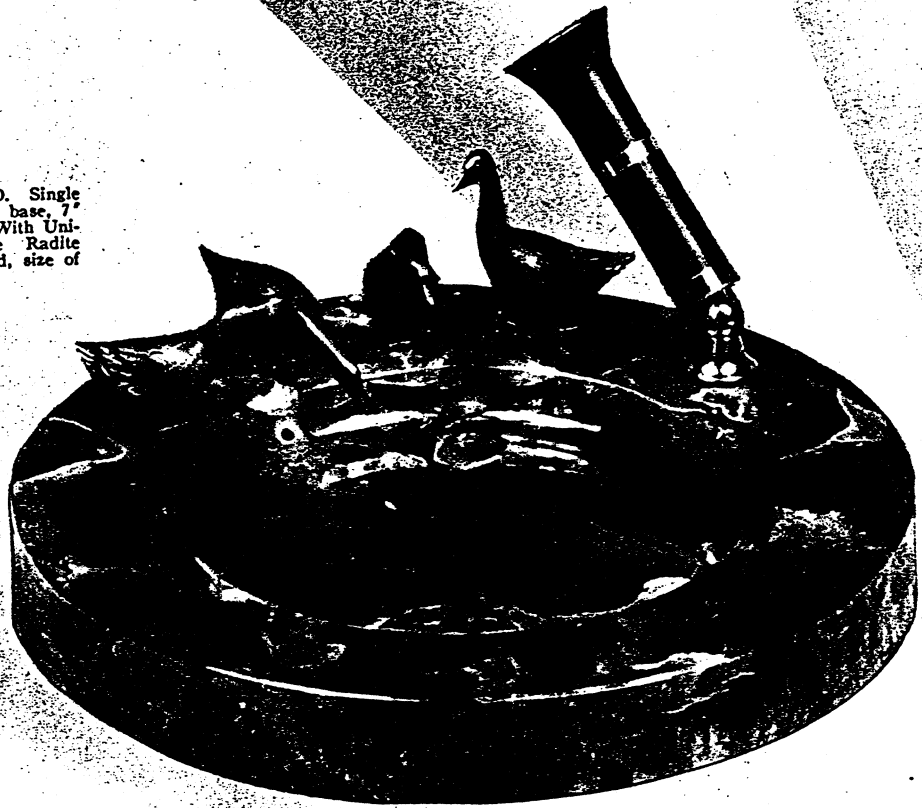

1012

Desk Stand. Code ZYPMO. Single Brazilian green onyx, round base, 7" in diameter by $\frac{1}{4}$ " thick. With Universal black, unbreakable Radite socket. Four geese grouped, size of highest goose 1 $\frac{1}{4}$ ".
List $35.50